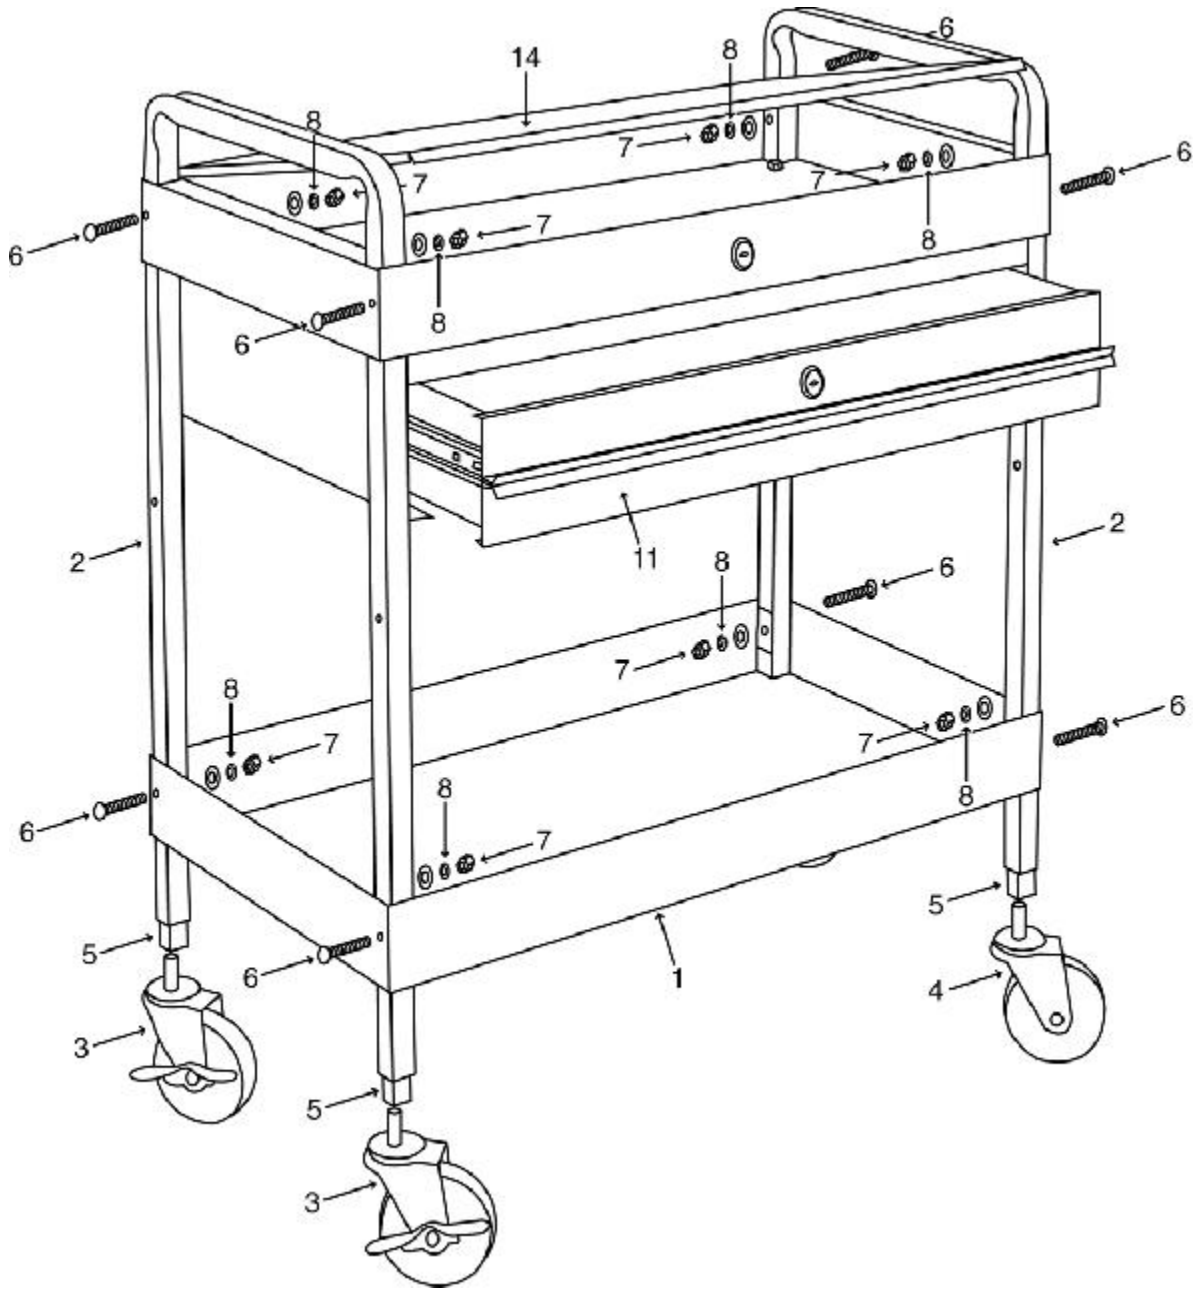

SP8230BK - BLK SERVICE CART W/ LID, DRAWER

Item: SP8230BK

Description: BLK SERVICE CART W/ LID,DRAWER

Notes: NOTE: RSRBSLIDE RIVET_ON SLIDE ONLY USED INITIALLY WHEN SP8230BK FIRST SOLD (ORDER 2);
LATER REPLACED BY SP8230SLIDE CLIP-ON SLIDE/PR

Figure No	Part Number	Description	No. Reqd	Warranty Code
0	K7RSBKP	BLACK TOUCH UP PAINT F/CARTS	0	X
0	SP82DL	DRWR LNR F/SP SERV CARTS(10)	1	X
0	SP8230LS	4PC LOCK SET KEYED ALIKE	1	J
0	SP8230SSBK	SIDE SHELF F/SP8230BK	1	J
0	SP8230SSRM	RBBER MAT F/SP SIDE SHELVES(10	1	X
0	SP8230LG	EXT LEGS F/SP8230,SP8225A-4PK	1	J
0	SP82TL	TRY LNR F/SP SERV CARTS(10)	1	X
0	SP8230SLIDE	(2) CLIP ON RLLR BRNG SLIDES	1	B
0	SP8230PHBK	PRY BAR HOLDER F/SP8230BK	1	J
0	K78008LK	LOCK & KEY FOR PRYBAR HOLDER	1	X
1	K78007BK	BLACK BOTTOM TRAY SP8230	1	X
2	K7RSSC7	LEG F/SP8225A	2	X
3	SCPLW	CASTER FOR SP SERVICE CARTS	2	X
4	RSSCPW	NON-LOCKING CASTER FOR SP8225A	2	J
5	RSSC6	CASTER INSERTS (4 PK)	1	T
6	K7RSSCPHK	SP8230 HARDWARE KIT	1	X
11	SP8230LDBK	LKING DRWR W/CLIP F/SP8230BK	1	B
11	K78006HDL	DRAWER HANDLE F/SP8225 & 8230	1	X
11	K7RSDET8PK	DETENTS F/MSC4-8PK	1	X
14	K78002BK	BLACK LOCKING LID FOR SP8230	1	X