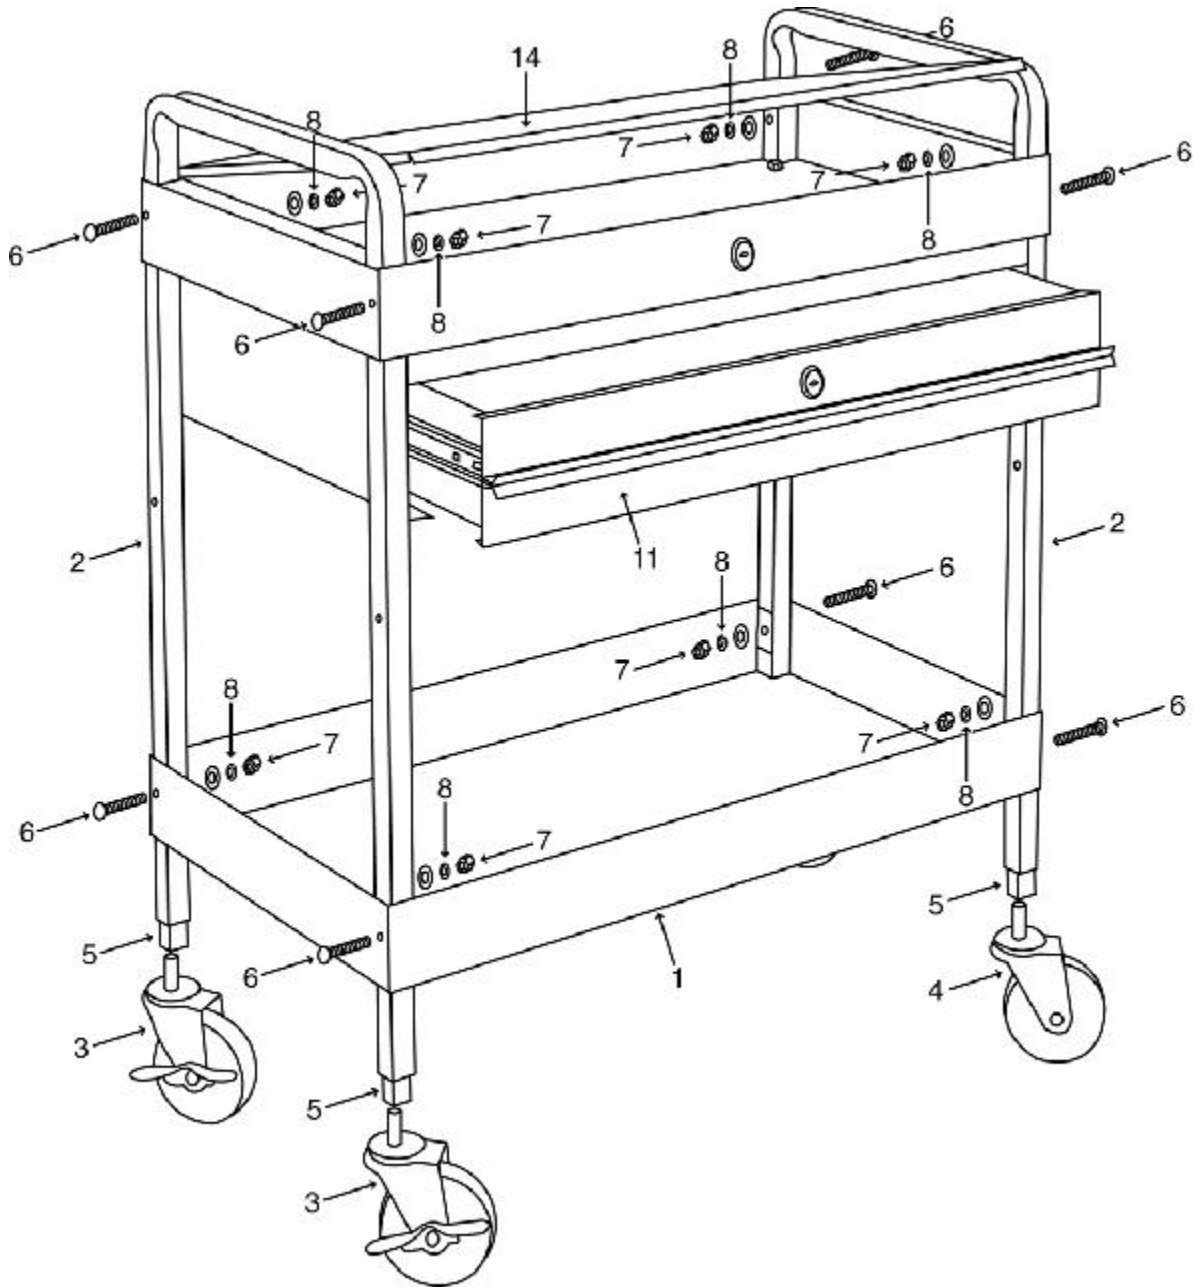

SP8230BL - BLU SERVICE CART W/ LID, DRAWER

Item: SP8230BL

Description: BLU SERVICE CART W/ LID,DRAWER

Notes: VENDOR - SUNEX. \*\*\*\*\*SPECIAL NOTE - Also available: RS8006HDL - Drawer Handle RS8006LK - Drawer Lock with Keys RS8006LK2 - Matching Locks for Drawer and Top/pr.

Figure No	Part Number	Description	No. Reqd	Warranty Code
0	SP8230SLIDE	(2) CLIP ON RLLR BRNG SLIDES	1	B
0	*K7RS8006HDBL	BLACK HANDLE	as required	
0	SP8230PHBL	PRY BAR HOLDER F/SP8230BL	1	J
0	SP8230LDBL	LKING DRWR W/CLIP F/SP8230BL	1	B
0	SP8230SSBL	SIDE SHELF F/SP8230BL	1	J
0	K78008LK	LOCK & KEY FOR PRYBAR HOLDER	1	X
1	K7SP8230BLBT	SP8230 BOTTOM TRAY BLUE	1	X
2	K7RSSC7	LEG F/SP8225A	2	X
3	SCPLW	CASTER FOR SP SERVICE CARTS	2	X
4	RSSCPW	NON-LOCKING CASTER FOR SP8225A	2	J
5	RSSC6	CASTER INSERTS (4 PK)	1	T
6	K7SCHPK	SCREW PACK F/8225A,8206	1	X
11	K78006-HDL	DRAWER HANDLE F/SP8225	1	X
11	SP8230LDBL	LKING DRWR W/CLIP F/SP8230BL	1	B
11	K7RSD8PK	DETENTS F/MS4-8PK	1	X
14	*K78002BL1	REPLACEMENT LOCKING TOP FOR BLACK CART	1	