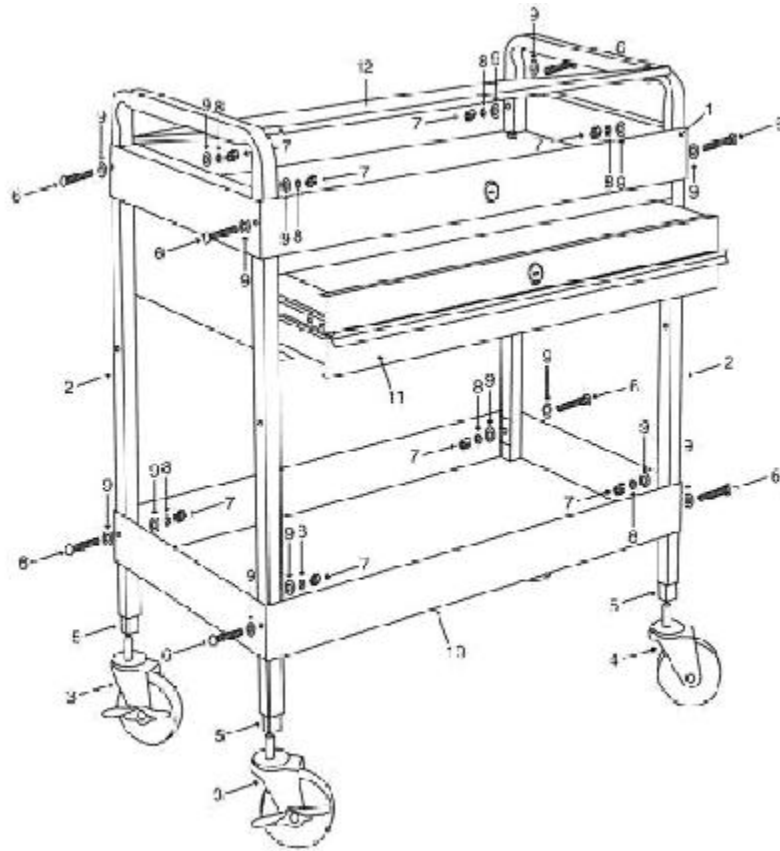

SP8230Y - YELLOW SERV CART W/LID, DRWR

Item: SP8230Y

Description: YELLOW SERV CART W/LID, DRWR

Notes: N/A

Figure No	Part Number	Description	No. Reqd	Warranty Code
0	SP8230SSY	SIDE SHELF F/SP8230Y	1	J
0	SP8230PHY	PRY BAR HOLDER F/SP8230Y	1	J
0	SP82DL	DRWR LNR F/SP SERV CARTS(10)	1	X
0	SP823DY	LOCKING 3 DRWR F/SP8230Y	1	B
0	SP82TL	TRY LNR F/SP SERV CARTS(10)	1	X
0	SP8230SSRM	RBBER MAT F/SP SIDE SHELVES(10)	1	X
0	SP8230LS	4PC LOCK SET KEYED ALIKE	1	J
0	SP8230LG	EXT LEGS F/SP8230,SP8225A-4PK	1	J
0	K7RSYP	YELLOW TOUCH UP PAINT F/CARTS	0	X
0	K78008LK	LOCK & KEY FOR PRYBAR HOLDER	1	X
1	K78007Y	YELLOW BOTTOM TRAY SP8230	1	X
2	K7RSSC7	LEG F/SP8225A	2	X
3	SCPLW	CASTER FOR SP SERVICE CARTS	2	X
4	RSSCPW	NON-LOCKING CASTER FOR SP8225A	2	J
5	RSSC6	CASTER INSERTS (4 PK)	1	T
10	K7RSSCPHK	SP8230 HARDWARE KIT	1	X
11	SP8230SLIDE	(2) CLIP ON RLLR BRNG SLIDES	as required	B
11	SP8230LDY	LKING DRWR W/CLIP F/SP8230Y	1	B
11	K7RSDet8PK	DETENTS F/MSC4-8PK	1	X
12	K78002Y	YELLOW LOCKING LID FOR SP8230	1	X