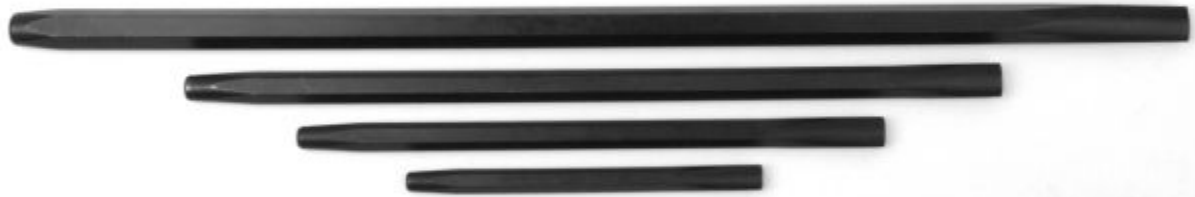

SPBR4K - 4 PC BEARING RACE PUNCH SET

Item: SPBR4K

Description: 4 PC BEARING RACE PUNCH SET

Notes: N/A

Figure No	Part Number	Description	No. Reqd	Warranty Code
1	PBR20M	20 IN BEARING RACE PUNCH	1	A
2	PBR14M	14 IN BEARING RACE PUNCH	1	A
3	PBR10M	10 IN BEARING RACE PUNCH	1	A
4	PBR6M	6 IN BEARING RACE PUNCH	1	A
5	*FO272	STORAGE POUCH	1	