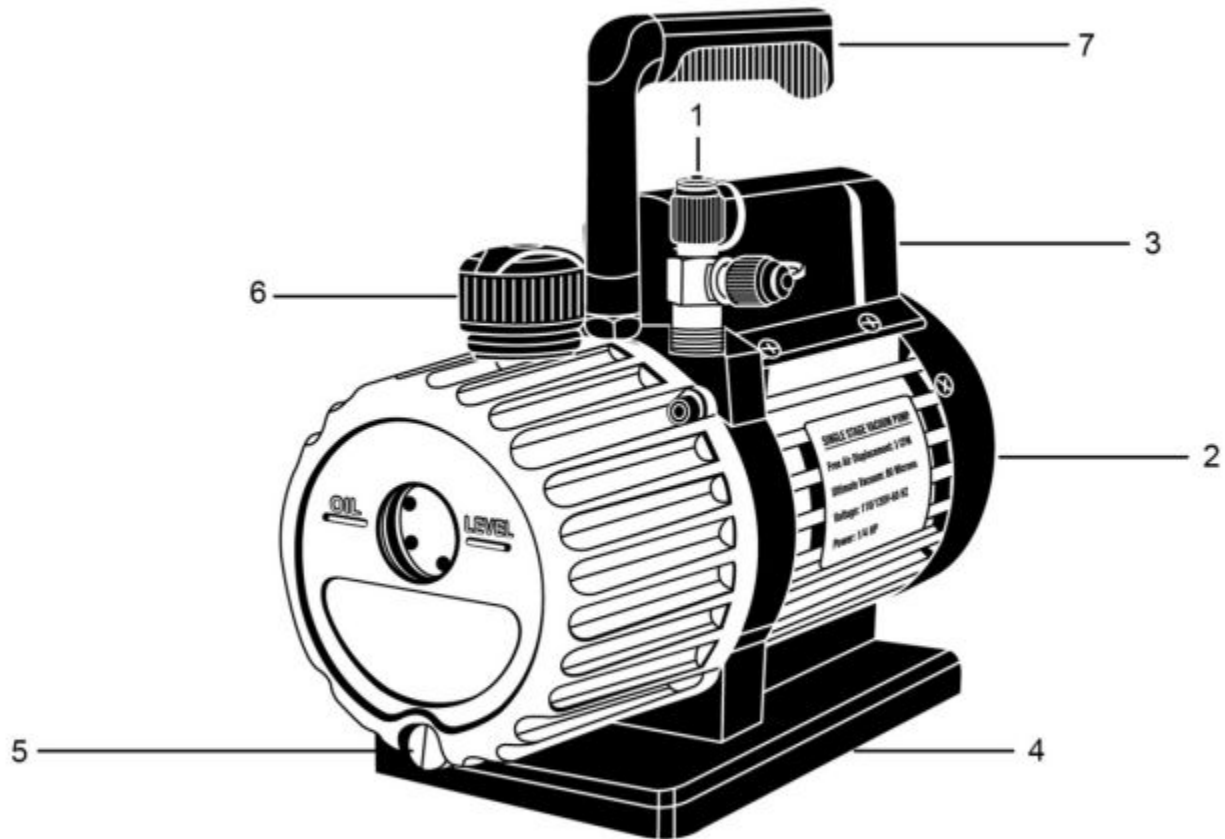

SS3CFMPA - 3 CFM VACUUM PUMP

Item: SS3CFMPA

Description: 3 CFM VACUUM PUMP

Notes: N/A

Figure No	Part Number	Description	No. Reqd	Warranty Code
1	NJ90052-31	INTAKE T-VALVE	1	X
2	*NJ90062-B-FC	FAN COVER	1	
3	*NJ90062-B-SW	ON/OFF SWITCH	1	
4	*NJ90062-B-BP	BASE PLATE	1	
5	*NJ90062-B-28	OIL DRAIN FITTING WITH O-RINGS	1	
6	NJ90066-10-B	EXHAUST FITTING F/SS6CFMPA	1	D
7	NJ90062-B-H	HANDLE F/ SS6CFMPA VACUUM PUMP	1	L