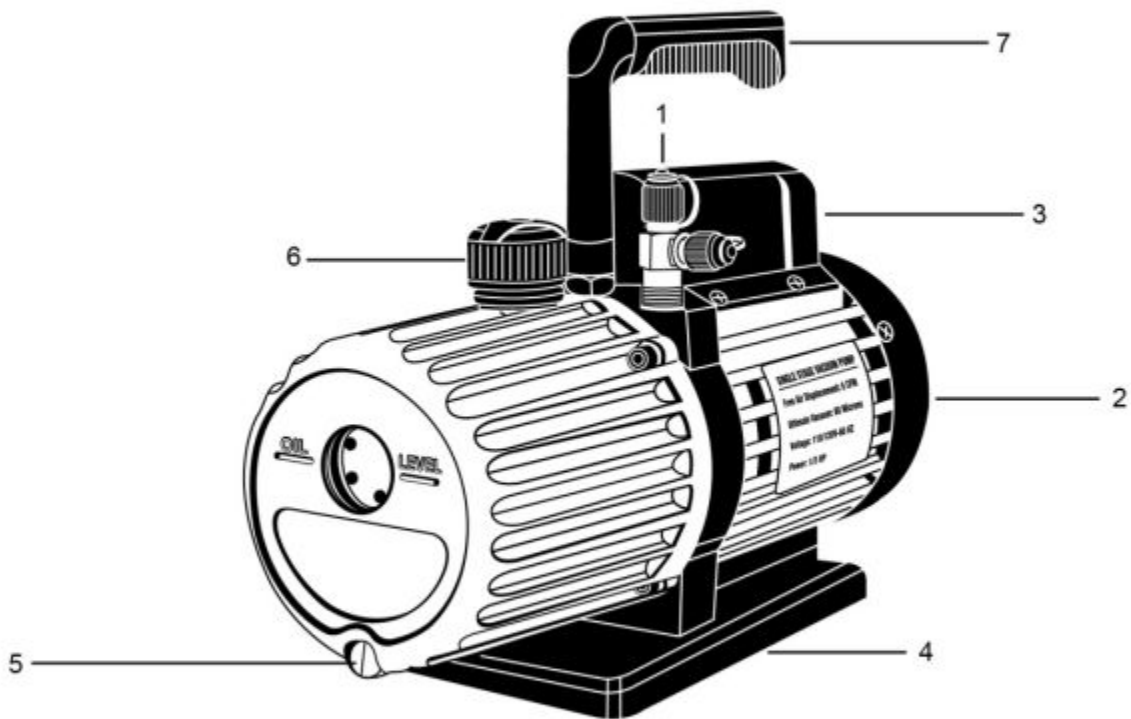

SS6CFMPA - 6 CFM DEEP VACUUM PUMP

Item: SS6CFMPA

Description: 6 CFM DEEP VACUUM PUMP

Notes: N/A

Figure No	Part Number	Description	No. Reqd	Warranty Code
1	NJ90052-31	INTAKE T-VALVE	1	X
2	*NJ90066-B-FC	FAN COVER	1	
3	*NJ90066-B-SW	ON/OFF SWITCH	1	
4	NJ90066-B-BP	BASE PLATE	1	D
5	*NJ90062-B-28	OIL DRAIN FITTING WITH O-RINGS	1	
6	NJ90066-10-B	EXHAUST FITTING F/SS6CFMPA	1	D
7	NJ90062-B-H	HANDLE F/ SS6CFMPA VACUUM PUMP	1	L