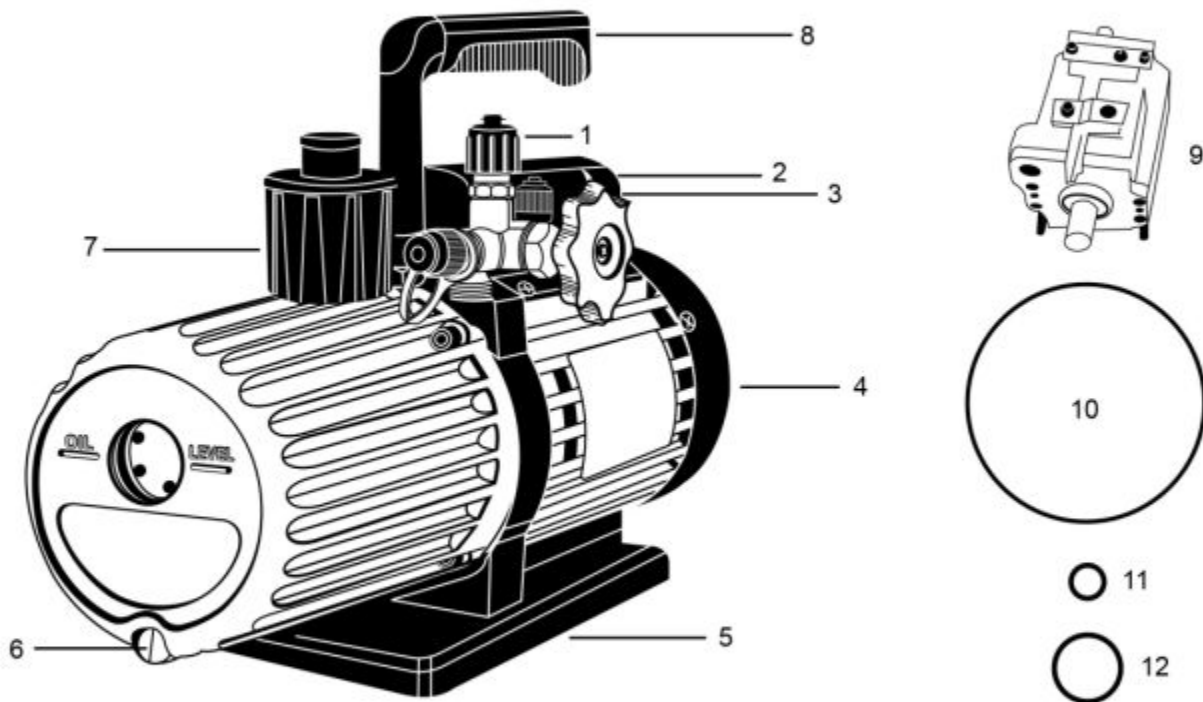

SS8CFMP - 8 CFM 2 STAGE VACUUM PUMP

Item: SS8CFMP

Description: 8 CFM 2 STAGE VACUUM PUMP

Notes: N/A

Figure No	Part Number	Description	No. Reqd	Warranty Code
1	*NJ90056-18-R	T-FITTING	1	
2	NJ6535-110	POWER CORD F/ SS6CFMP	1	D
3	*NJ90066-B-SW	ON/OFF SWITCH	1	
4	*NJ90068-B-FC	FAN COVER	1	
5	*NJ90068-B-BP	BASE PLATE	1	
6	*NJ90062-B-28	OIL DRAIN FITTINGS WITH O-RINGS	1	
7	*NJ90068-10-B	EXHAUST FITTING	1	
8	NJ90068-B-H	HANDLE F/SS8DFMP	1	L
9	*NJ90168-B	CARTRIDGE	1	
10	*NJ90068-2VB-13	PUMP COVER O-RING	1	
11	*NJ90068-2VB-22	CARTRIDGE O-RING	1	
12	*NJ90068-2VB-24	CARTRIDGE O-RING	1	