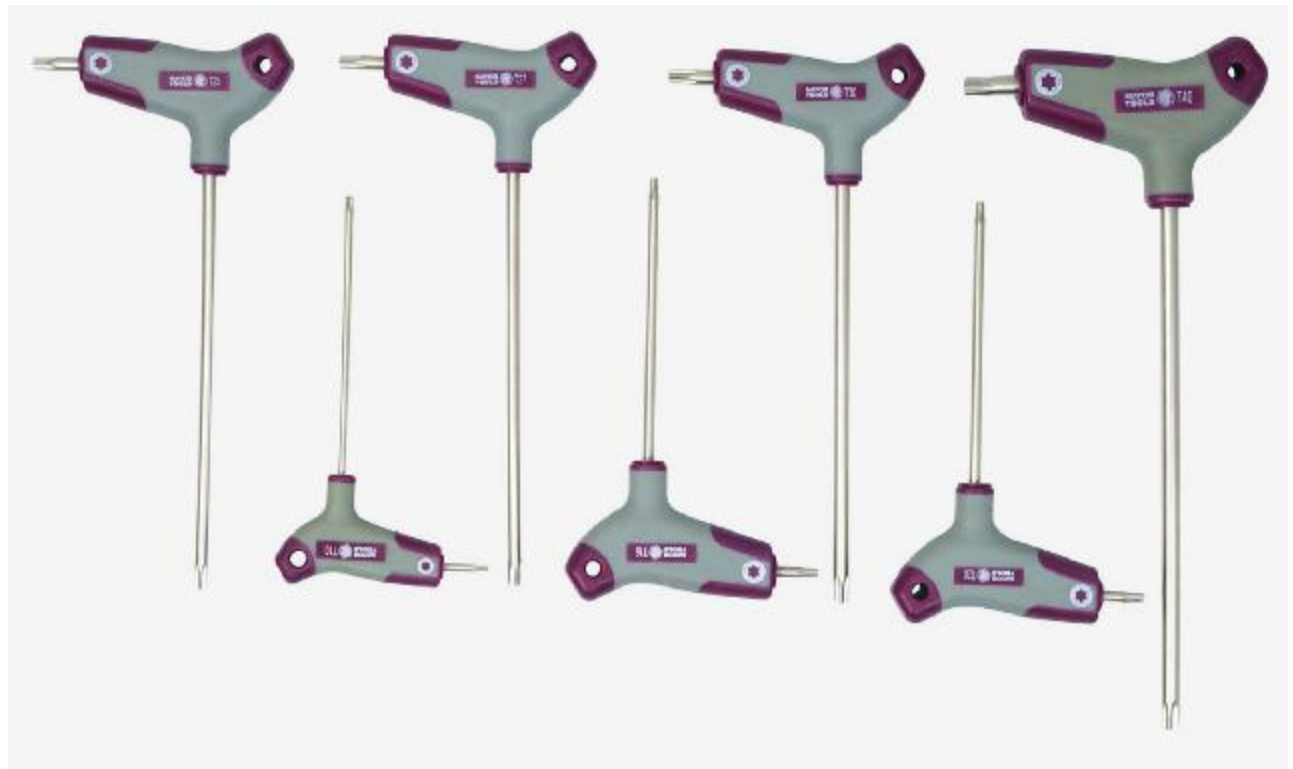

STT7 - 7PC TORX T-HANDLE SET

Item: STT7

Description: 7PC TORX T-HANDLE SET

Notes: STT7 was an A warranty but has been changed to an M warranty to encourage part replacement rather than sending the entire tool for warranty. If the entire tool needs to be replaced contact the Supplier at Ph: 866.496.8423

Figure No	Part Number	Description	No. Reqd	Warranty Code
1	THT10	T-10 TORX T-HANDLE WRENCH	1	A
2	THT15	T-15 TORX T-HANDLE WRENCH	1	A
3	THT20	T-20 TORX T-HANDLE WRENCH	1	A
4	THT25	T-25 TORX T-HANDLE WRENCH	1	A
5	THT27	T-27 TORX T-HANDLE WRENCH	1	A
6	THT30	T-30 TORX T-HANDLE WRENCH	1	A
7	THT40	T-40 TORX T-HANDLE WRENCH	1	A