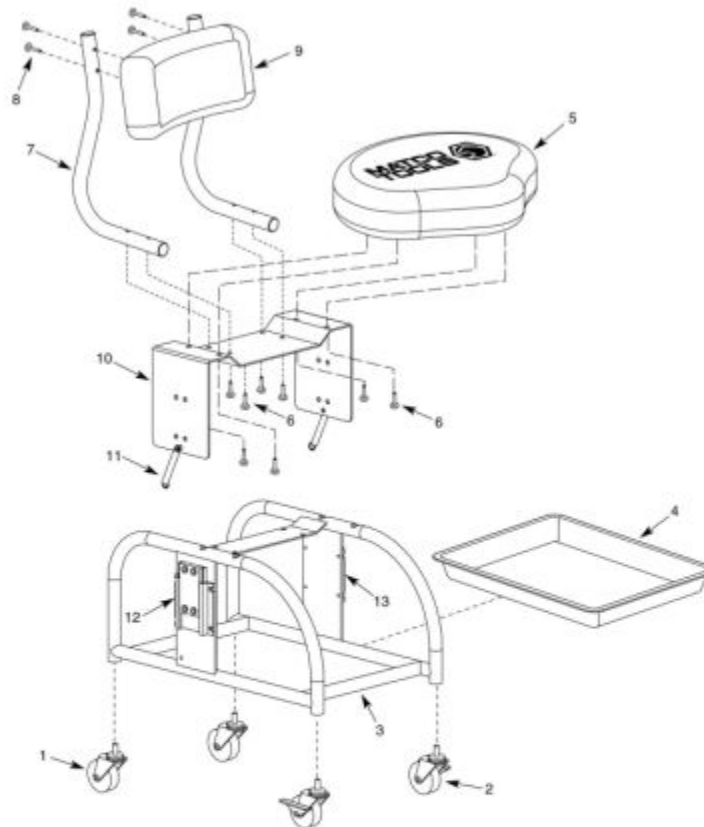

THD394ADJ - ADJUST HEIGHT HD TOOL TROLLEY

PARTS LIST

KEY NO.	DESCRIPTION	QTY.	PART NO.	KEY NO.	DESCRIPTION	QTY.	PART NO.
1	Caster	2	10666.00	8	¼"-20 x 2" Phillips Pan Head Screw	4	10318.00
2	Braking Caster	2	10667.00	9	Back	1	10324.00
3	Frame	1	10320.00	10	Seat Mounting Bracket	1	10371.00
4	Tray	1	03829.00	11	Spring	2	10672.00
5	Seat	1	10322.40	12	Right Height Adjustment Assembly	1	10668.00
6	¼"-20 x 1½" Phillips Pan Head Screw	8	03630.01	13	Left Height Adjustment Assembly	1	10669.00
7	Back Bar	2	10323.00				

Item: THD394ADJ

Description: ADJUST HEIGHT HD TOOL TROLLEY

Notes: N/A

Figure No	Part Number	Description	No. Reqd	Warranty Code
-----------	-------------	-------------	----------	---------------