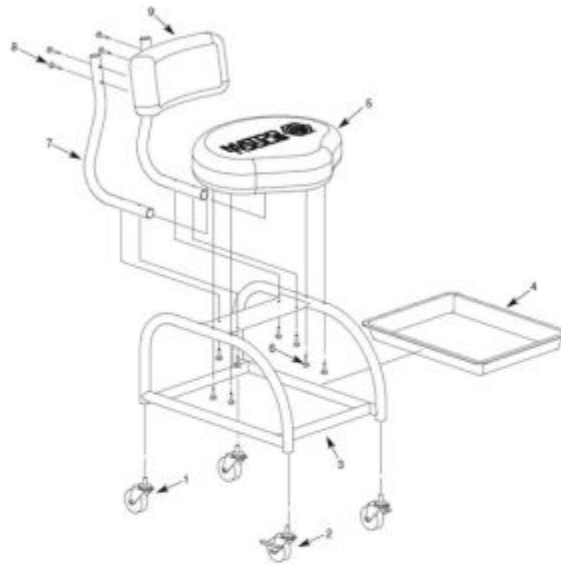

THD394 - HEAVY DUTY TOOL TROLLEY

PARTS LIST

KEY NO.	DESCRIPTION	QTY	PART NO.
1	Caster	2	10342.01
2	Braking Caster	2	10343.01
3	Frame	1	10320.02
4	Tray	1	03629.00
5	Seat	1	10322.40
6	1/20 x 1 1/2" Phillips Pan Head Screw	8	03630.00
7	Back Bar	2	10323.02
8	1/20 x 2" Phillips Pan Head Screw	4	10318.01
9	Back	1	10324.00

Item: THD394

Description: HEAVY DUTY TOOL TROLLEY

Notes: N/A

Figure No	Part Number	Description	No. Reqd	Warranty Code
1	N910342-01	NON BRAKING CASTER F/ THD394	2	D
2	N910343.01	LOCKING CASTER F/THD394	2	D
3	*N910320.02	FRAME	1	
4	N903629.00	TRAY F/THD394ADJ	1	D
5	N910322.40	SEAT F/ THD394	1	D
6	*N903630.00	1/4-20X 1 1/2" PHILLIPS PAN HEAD SCREW	8	
7	N910323.02	BACK BAR F/ THD394	2	D
8	*N910318.01	1/4-20 X 2" PHILLIPS PAN HEAD SCREW	4	
9	N910324.00	BACK REST	1	D