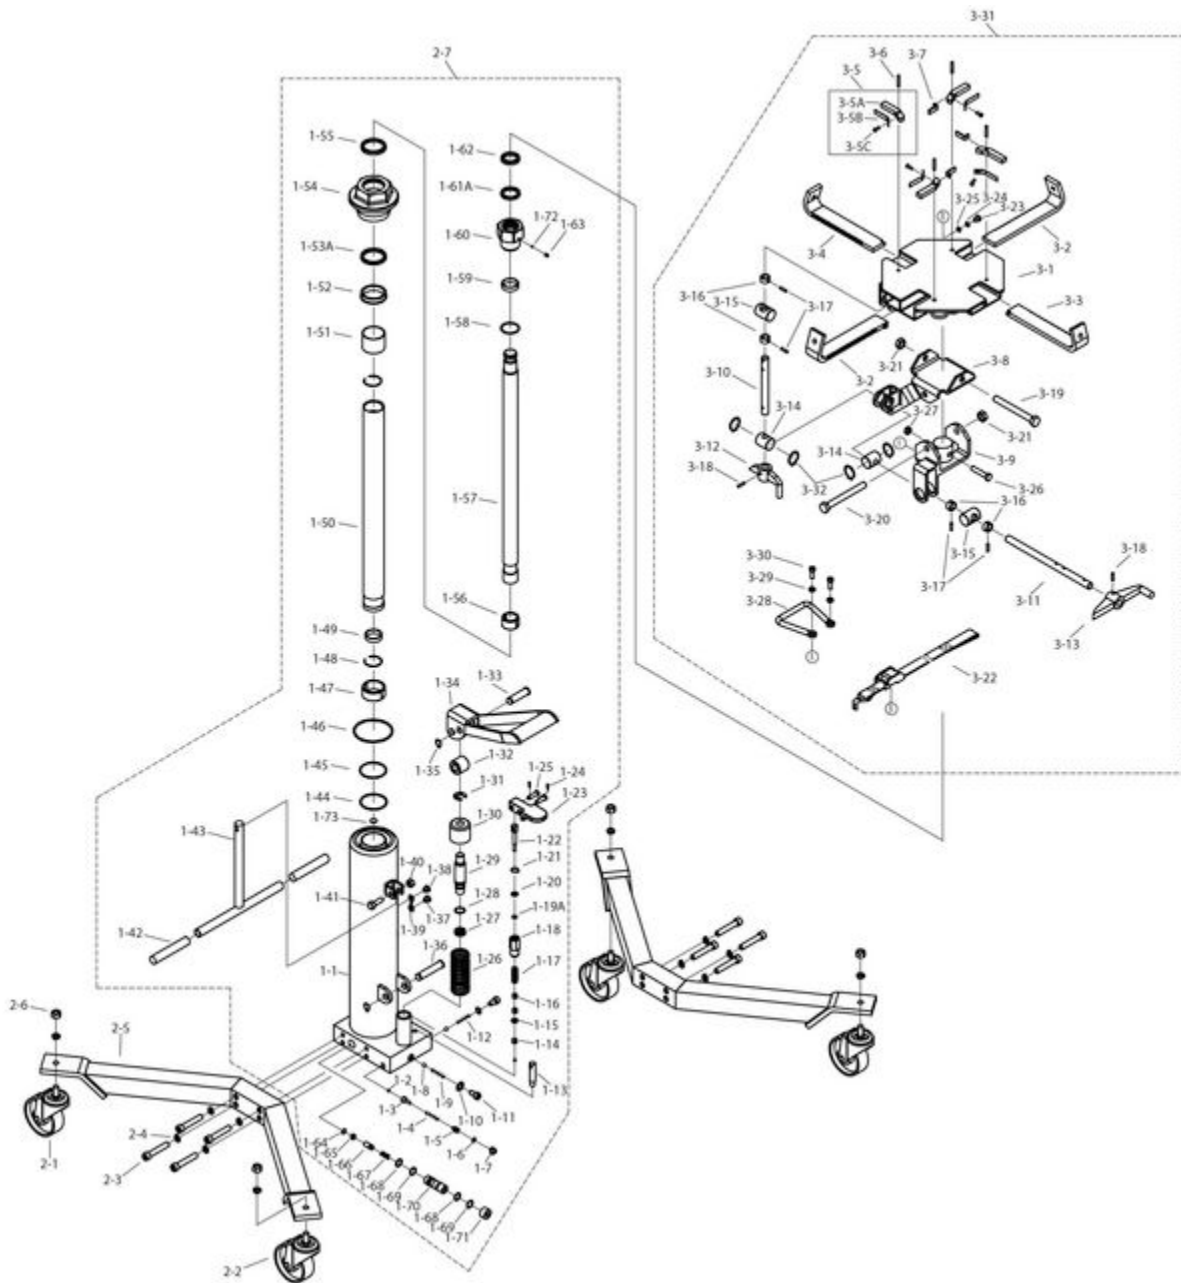

TJH1000 - 1/2 TON TRANSMISSION JACK

Item: TJH1000

Description: 1/2 TON TRANSMISSION JACK

Notes: N/S: RSTJH1000PLK; Product Label Kit; QTY 1. RS1000SK - Seal Kit [all items with *] RS1000HK - Hardware Kit [all items with **]

Figure No	Part Number	Description	No. Reqd	Warranty Code
1	*FW*	1-6 WASHER	1	
1	*FW*	1-20 WASHER	1	
1	*FW*	1-45 O-RING	1	
1	*FW*	1-58 O-RING	1	
1	*FW*	1-44 NYLON GASKET	1	
1	*FW*	1-19 O-RING	1	
1	*FW*	1-55 DUST SEAL	1	
1	*FWRS7140C122	1-22 RELEASE VALVE	1	
1	*FW**	1-24 PIN	2	
1	*FWRS100054	1-54 SCREW CAP	1	
1	*FW**	1-35 SNAP RING 16	2	
1	*FW*	1-8 STEEL BALL	3	
1	*FW*	1-15 COPPER WASHER B	1	
1	*FW**	1-40 NUT M8	1	
1	*FW*	1-62 DUST SEAL	1	
1	*FWRS7140C129	1-29 PUMP PLUNGER	1	
1	*FW**	1-41 BOLT M8*45	1	
1	*FW**	1-33 PIN	1	
1	*FW*	1-46 O-RING	1	
1	*FW*	1-2 STEEL BALL	2	
1	*FW*	1-10 COPPER WASHER A	2	
1	*FW*	1-61 U-CUP AND O-RING	1	
1	*FW*	1-27 Y-SEAL	1	
1	*FW*	1-53 U-CUP AND O-RING	1	
1	*FW**	1-25 PIN	2	
1	*FWRS7140C138BR	1-38 VENTED RESERVOIR SCREW - BURGUNDY	1	
1	*FW*	1-28 O-RING	1	
2	*FWRS7140C22	2-2 LOCKING SWIVEL CASTER [INCLUDES 2-6]	2	
2	*FW**	2-4 LOCK WASHER	12	
2	*FW**	2-6 NUT AND WASHER [INCLUDED W/ 2-1 & 2-2]	4	
2	*FW**	2-3 BOLT	8	
2	*FWRS7140C21	2-1 NON-LOCKING SWIVEL CASTER [INCLUDES 2-	2	

6]

2	*FWRS100027	2-7 COMPLETE PUMP ASSEMBLY	1
3	*FWRS7140C310ABK	3-10 SCREW - BLACK	1
3	*FWRS7140C311ABK	3-11 SCREW - BLACK	1
3	*FW**	3-30 BOLT M10*16	1
3	*FWRS7140C34BK	3-4 BRACKET A - BLACK	1
3	*FW**	3-29 WASHER	2
3	*FWRS1000SA	3-31 COMPLETE SADDLE ASSEMBLY	1
3	*FWRS1000331	3-32 SNAP RING	4
3	*FWRS7140C322	3-22 STRAP	1
3	*FW**	3-27 LOCK NUT M10	1
3	*FW**	3-26 BOLT M10*60	1
3	*FWRS7140CSABK	3-5B SPRING ASSEMBLY - BLACK	4
3	*FWRS7140C33BK	3-3 BRACKET B - BLACK	1
3	*FWRS7140C32BK	3-2 BRACKET C - BLACK	2