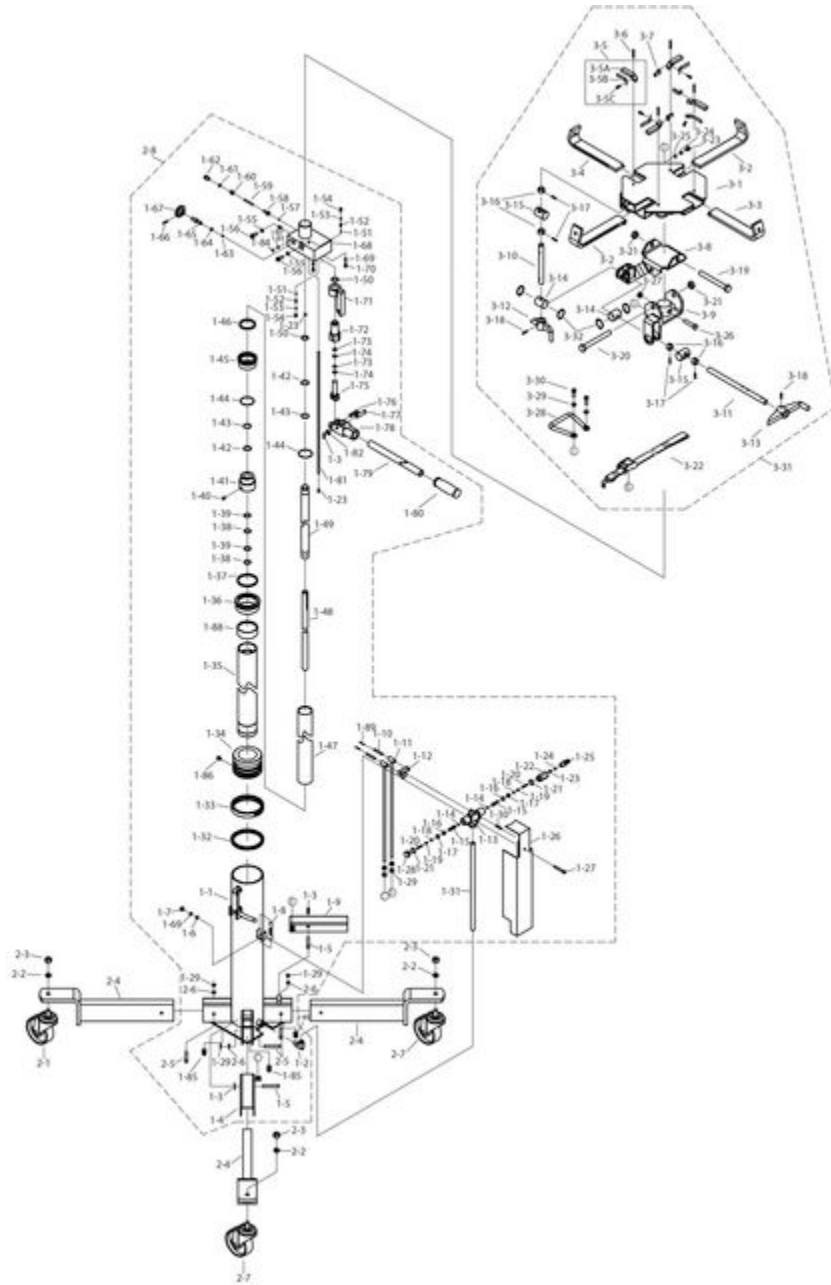

TJHAIR1000 - 1/2 TON AIR/HYDRAULIC TRANS JACK

Item: TJHAIR1000

Description: 1/2 TON AIR/HYDRAULIC TRANS JACK

Notes: TJHAIR1000 has a D warranty. Before attempting to warranty the entire Jack, please check the BOM for possible warranty replacement parts or call 888-854-0482, Option 2 or email technicalservice@intlsvr.com for technical assistance. N/S: RSTJHAIR1000PLK; Product Label Kit. RS7200DSK - Seal Kit [all items with *] RS1000AHHK - Hardware Kit [all items with **]

Figure No	Part Number	Description	No. Reqd	Warranty Code
1	*FW*	1-64 O-RING	1	
1	*FW*	1-50 COPPER WASHER	3	
1	*FWRS7200B178BR	1-78 HANDLE SOCKET ASSEMBLY - BURGUNDY [INCLUDES 1-76, 1-77, 1-3, 1-82]	1	
1	*FWRS7200B113A	1-13 VALVE BLOCK ASSEMBLY [INCLUDES 1-14, 1-25, 1-28]	1	
1	*FW**	1-27 BOLT M6*40	1	
1	*FW*	1-59 SPRING	1	
1	*FWRS1000168BR	1-68 VALVE BLOCK ASSEMBLY - BURGUNDY	1	
1	*FW*	1-43 NYLON GASKET	2	
1	*FWRS7200B165	1-65 OIL RELEASE VALVE ROD	1	
1	*FW*	1-51 STEEL BALL	2	
1	*FWRS7200B171BR	1-71 PUMP SEAT - BURGUNDY	1	
1	*FW**	1-29 NUT M8	8	
1	*FWRS7200B172BR	1-72 PUMP CYLINDER - BURGUNDY	1	
1	*FW*	1-74 NYLON GASKET	2	
1	*FW*	1-42 O-RING	2	
1	*FW*	1-63 STEEL BALL	1	
1	*FW*	1-38 NYLON GASKET	2	
1	*FW*	1-32 Y-SEAL	1	
1	*FW*	1-44 O-RING	2	
1	*FWRS1000134	1-34 PISTON	1	
1	*FW*	1-55 COPPER WASHER	2	
1	*FW*	1-57 STEEL BALL	1	
1	*FW*	1-58 BALL SEAT	1	
1	*FW**	1-85 SET SCREW M10*8	4	
1	*FWRS7200C131	1-31 AIR PIPE	1	
1	*FWRS7200B175	1-75 PUMP PLUNGER	1	
1	*FWRS7200B179BR	1-79 HANDLE - BURGUNDY [INCLUDES 1-80]	1	
1	*FW**	1-3 PIN [INCLUDED W/ 1-78]	3	
1	*FW*	1-87 THROTTLE VALVE	1	
1	*FW*	1-73 O-RING	2	