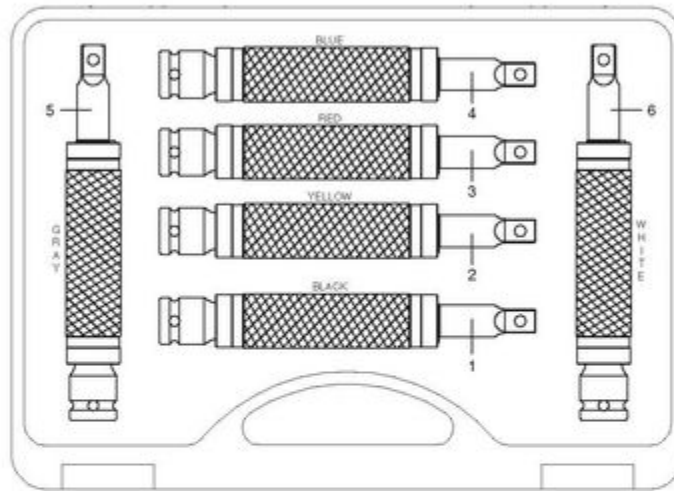

TKSH6 - SPIN HANDLE TORQUE EXTENSIONS

SPIN HANDLE TORQUE  
LIMITING EXTENSION SET

**TKSH6**

**PARTS BREAKDOWN**

**7**

**8**

Item: TKSH6

Description: SPIN HANDLE TORQUE EXTENSIONS

Notes: N/A

Figure No	Part Number	Description	No. Reqd	Warranty Code
1	*H1TKSH6-01	75 FT. LBS. SPIN TORQUE EXTENSION (BLK)	1	
2	*H1TKSH6-02	80 FT. LBS. SPIN TORQUE EXTENSION (YLW)	1	
3	*H1TKSH6-03	90 FT. LBS. SPIN TORQUE EXTENSION (RED)	1	
4	*H1TKSH6-04	100 FT. LBS. SPIN TORQUE EXTENSION (BLU)	1	
5	*H1TKSH6-05	120 FT. LBS. SPIN TORQUE EXTENSION (GRY)	1	
6	*H1TKSH6-06	140 FT. LBS. SPIN TORQUE EXTENSION (WHT)	1	
7	*H1TKSH6-SR	SNAP RING	2	
8	*H1TKSH6-BR	BEARING	2	