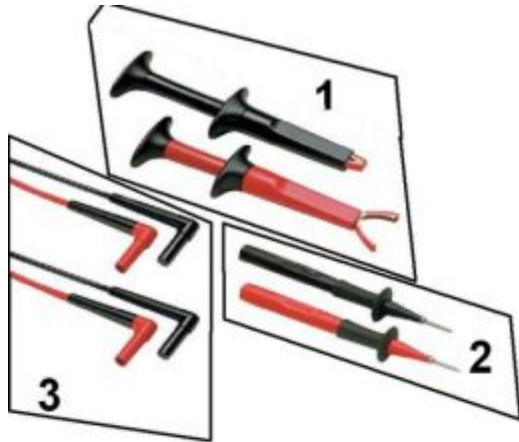

TL220 - SURE GRIP IND TEST LEAD KIT

Item: TL220

Description: SURE GRIP IND TEST LEAD KIT

Notes: N/A

Figure No	Part Number	Description	No. Reqd	Warranty Code
1	AC220C	SUREGRIP ALLIGATOR CLIP	1	B
2	TP220	SUREGRIP TEST PROBES	1	B
3	TL222	SURGRIP SILCON ANGLE TEST LEAD	1	B