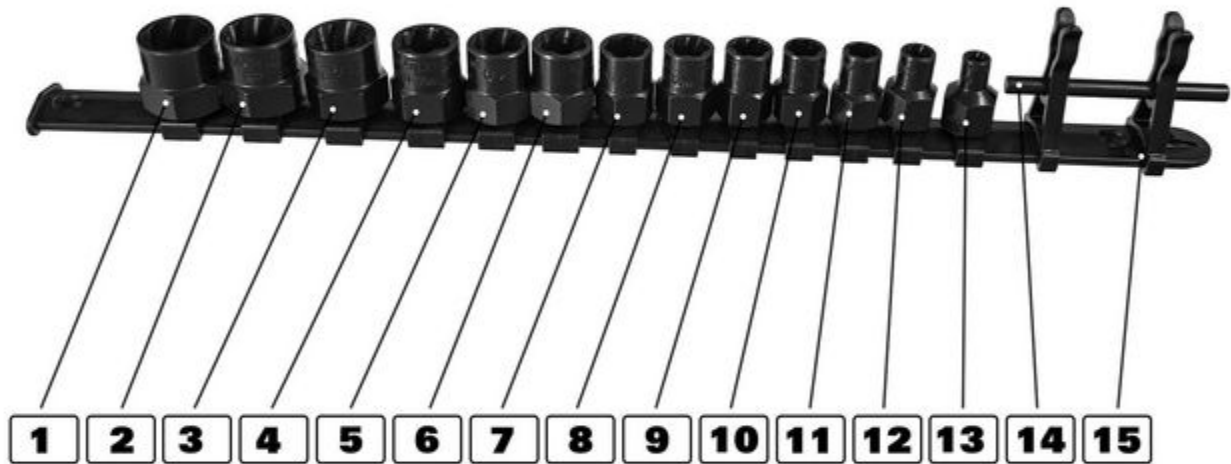

TSS13EX - 13PC BOLT EXTRACT TWIST SKT SE

Item: TSS13EX

Description: 13PC BOLT EXTRACT TWIST SKT SE

Notes: N/A

Figure No	Part Number	Description	No. Reqd	Warranty Code
1	TS19MMEX	1/2-INCH DR., 19 MM, 3/4-INCH T	1	K
2	TS18MMEX	1/2-INCH DR., 18 MM TWIST SOCK	1	K
3	TS17MMEX	1/2-INCH DR., 17MM, 11/16-INCH	1	K
4	TS16MMEX	1/2-INCH DR., 16 MM, 5/8-INCH	1	K
5	TS15MMEX	1/2-INCH DR., 15 MM TWIST SOCK	1	K
6	TS14MMEX	1/2-INCH DR., 14 MM, 9/16-INCH	1	K
7	TS13MMEX	3/8-INCH DR., 13 MM, 1/2-INCH	1	K
8	TS12MMEX	3/8-INCH DR., 12 MM TWIST SOCK	1	K
9	TS11MMEX	3/8-INCH DR., 11 MM, 7/16-INCH	1	K
10	TS10MMEX	3/8-INCH DR., 10 MM, 3/8-INCH	1	K
11	TS09MMEX	3/8-INCH DR., 9 MM TWIST SOCKE	1	K
12	TS1516INEX	3/8-INCH DR., 5/16-INCH TWIST	1	K
13	TS6MMEX	3/8-INCH DR., 6 MM TWIST SOCKE	1	K
14	*VP0300-P	1/4 DIA X 3 LONG PUNCH FOR TWIST SOCKETS	1	
15	*VPSKTRL15B-12-6-38-7-SSO-2	15 BLACK MATCO RAIL FOR TSS13EX SET	1	