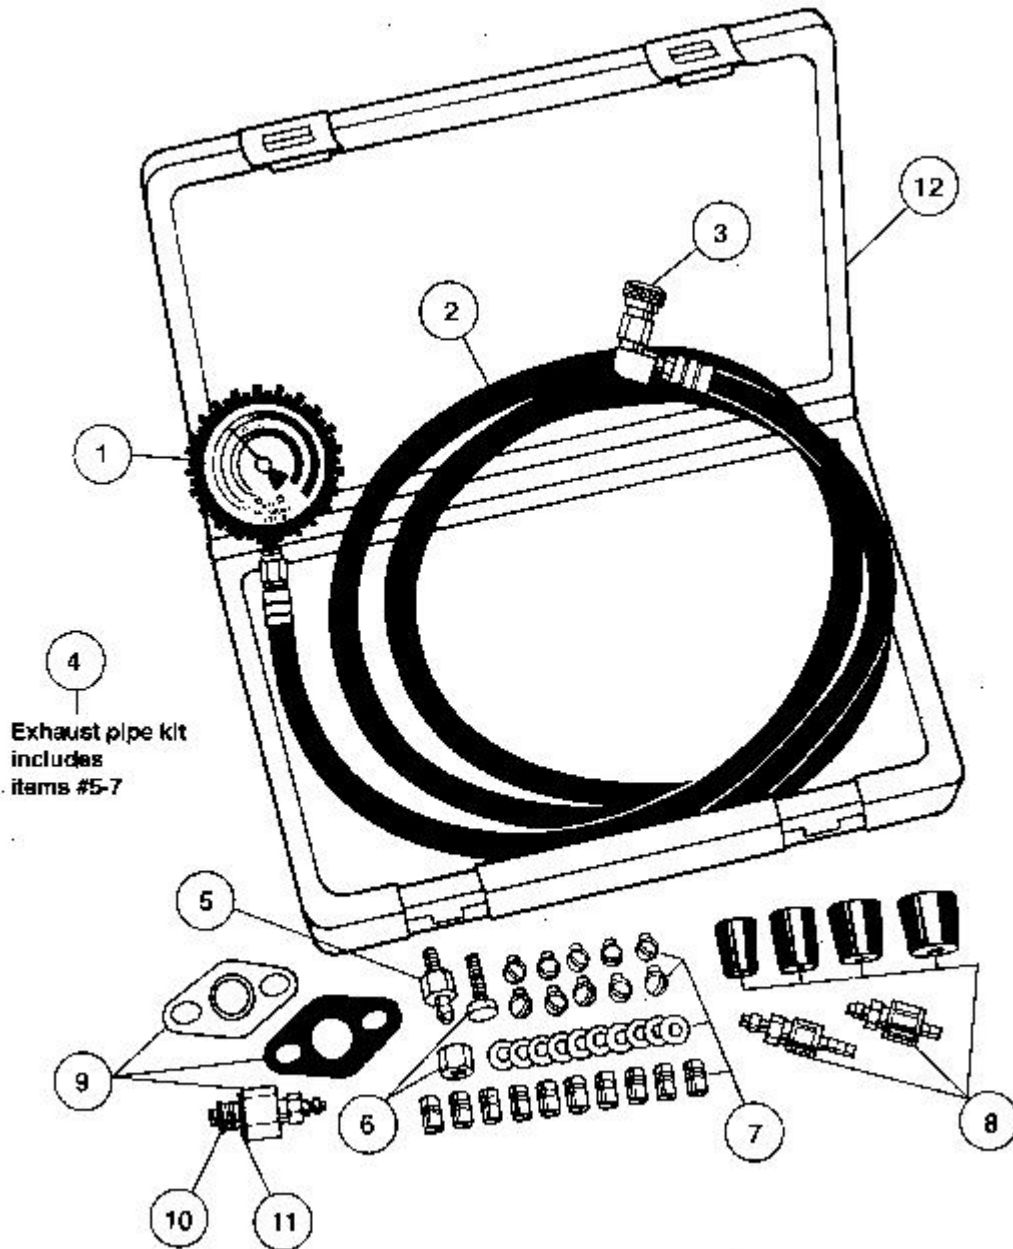

TU24APB - 3 WAY BACK PRESSURE KIT

Item: TU24APB

Description: 3 WAY BACK PRESSURE KIT

Notes: VENDOR - HOFFMAN [STAR PRODUCTS]

Figure No	Part Number	Description	No. Reqd	Warranty Code
1	BD20110	2-1/2 IN 15 PSI GAUGE F/TU-24	1	D
1	BD41910	BOOT F/GAUGE	1	D
1	BD41455	LENS F/PST22A	1	D
2	BD72401	HOSE ASSL FOR TU24APB	1	X
3	BD41302	QUICK COUPLER F/CT15	1	X
4	BD72405	EXHAUST PIPE KIT	1	D
5	BD60561	BACK PRESSURE ADAPTER	1	D
6	BD72409	INSERTION TOOL F/TU24APB	1	D
7	BD72408	INSERTS F/ EXHAUST PIPE	1	D
8	BD72404	AIR INJECTOR KIT	1 each	X
9	BD72403	OXYGEN SENSOR KIT F/TU24A	1 each	D
10	BD43124	O-RING FOR TU24	1	X
11	BD43182	O-RING FOR TU24	1	X
12	BD52010	BOX F/CLT2PB	1	D