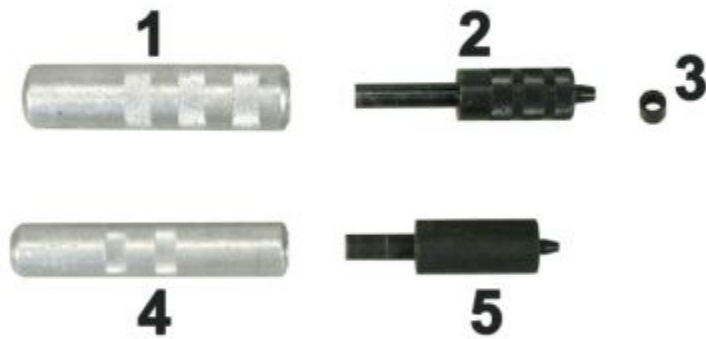

VT103 - VALVE KEEPER REMOV & INS KIT

Item: VT103

Description: VALVE KEEPER REMOV & INS KIT

Notes: N/A

Figure No	Part Number	Description	No. Reqd	Warranty Code
0	HW36290	CASE F/VT103	1	K
1	HW36380	7/16 X 5 BOLT F/36200	1	X
2	HW36340	INSTALLER TIP F/VT101	1	X
3	HW36330	MERCEDES ADAPTER F/VT101	1	X
4	HW36740	HANDLE F/VT103 (36050)	1	K
5	HW36440	MTR VALVE KEEPER INST F/VT103	1	K