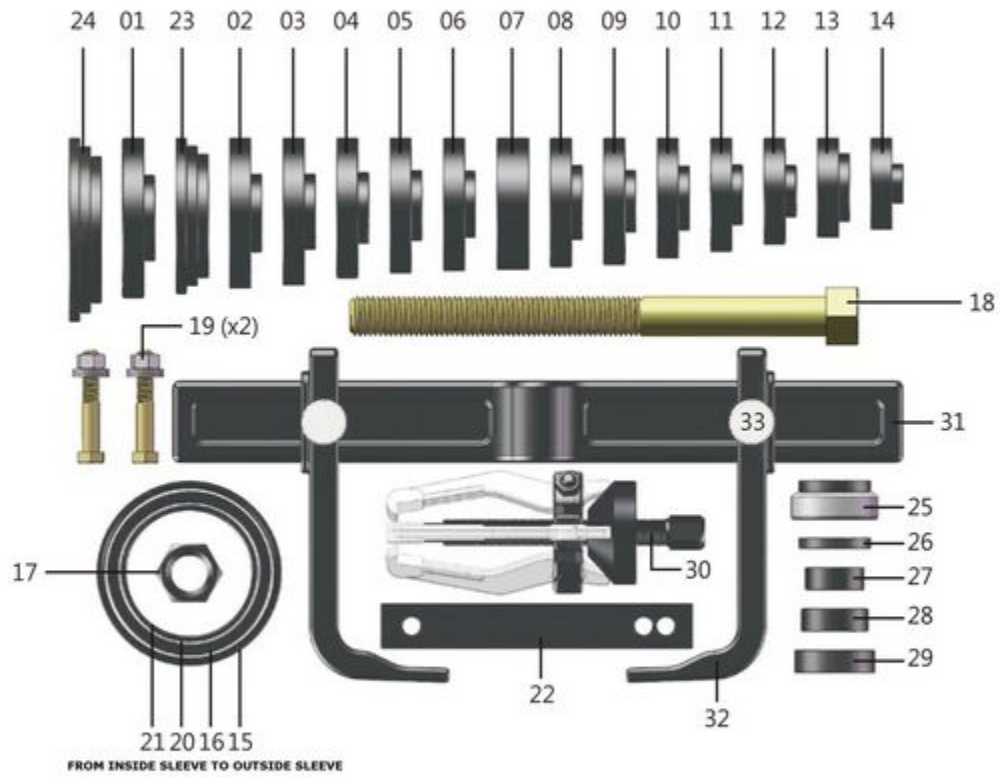

WBSS75 - HUB/WHEEL BEARING SERVICE SET

Item: WBSS75

Description: HUB/WHEEL BEARING SERVICE SET

**Notes:** Available Separately: #78825XLA Extra-Large Adapter Cup and Plate for some BMW, Mercedes-Benz, and Toyota Sleeve (4.75" OD x 3.25") Sleeve Plate (4.75" OD x 4.25" Step)

Figure No	Part Number	Description	No. Reqd	Warranty Code
0	*H178825XLA	EXTRA-LARGE ADAPTER CUP/PLATE	0	
1	H1MBA25-01	BUSHING (3.48 OD) F/WBSS75	1	D
2	H1MBA25-02	BUSHING (3.27 OD) F/WBSS75	1	D
3	H1MBA25-03	BUSHING (3.21 OD) F/WBSS75	1	D
4	H1MBA25-04	BUSHING (3.05 OD) F/WBSS75	1	D
5	H1MBA25-05	BUSHING (2.95 OD) F/WBSS75	1	D
6	H1MBA25-06	BUSHING (2.89 OD) F/WBSS75	1	D
7	H1MBA25-07	BUSHING (2.87 OD) F/WBSS75	1	D
8	H1MBA25-08	BUSHING (2.82 OD) F/WBSS75	1	D
9	H1MBA25-09	BUSHING (2.76 OD) F/WBSS75	1	D
10	H1MBA25-10	BUSHING (2.62 OD) F/WBSS75	1	D
11	H1MBA25-11	BUSHING (2.48 OD) F/WBSS75	1	D
12	H1MBA25-12	BUSHING (2.32 OD) F/WBSS75	1	D
13	H1MBA25-13	BUSHING (2.17 OD) F/WBSS75	1	D
14	H1MBA25-14	2IN PLATE F/WBSS75	1	D
15	H1MBA25-15	SLEEVE (4 OD X2.56) F/WBSS75	1	D
16	*H1WBSS75-16	SLEEVE (3.62" OD X 2.56")	1	
17	H1MBA25-17	2.4 NUT F/WBSS75	1	D
18	H1WBSS75-02	LG 7/8 GRADE 8 BOLT F/WBSS75	1	K
19	H1WBSS75-06	CALIPER BOLT ASSEMBLY (1PC)	2	D
20	*H1WBSS75-20	SLEEVE (3.31	1	
21	H1MBA25-21	SLEEVE (3ODX2.56) F/WBSS75	1	D
22	H1WBSS75-07	CALIPER BRIDGE BRACE BAR	1	D
23	H1MPA25-A	SMALL SLEEVE PLATE (3.4	1	D
24	H1MBA25-B	LRG SLEEVE PLATE (4X3.2STEP)	1	D
25	H1WBSS75-08	7/8 THRUST BEARING F/WBSS75	1	K
26	H1WBSS75-09	RACE PULLER PUSH PLATE-WBSS75	1	D
27	H1WBSS75-12	SM HUB PULLER ADAPTER F/WBSS75	1	D
28	H1WBSS75-11	MED HUB PULLER ADPTR F/WBSS75	1	D
29	H1WBSS75-10	LG HUB PULLER ADAPTER F/WBSS75	1	D
30	H1WBSS75-01	3 JAW RACE PULLER F/WBSS75	1	K
30	H1WBSS75-01F	RACE PULLER FORCE SCREW	1	K

30	H1WBSS7501PA	RACE PULLER ARM (1PC) F/WBSS75	1	K
31	H1WBSS75-05	MAIN PULLING T BAR F/WBSS75	1	K
32	H1WBSS75-03	PULLING ARM (1PC) F/WBSS75	2	K
33	H1WBSS75-04	SET KNOB (1PC) F/WBSS75	2	K