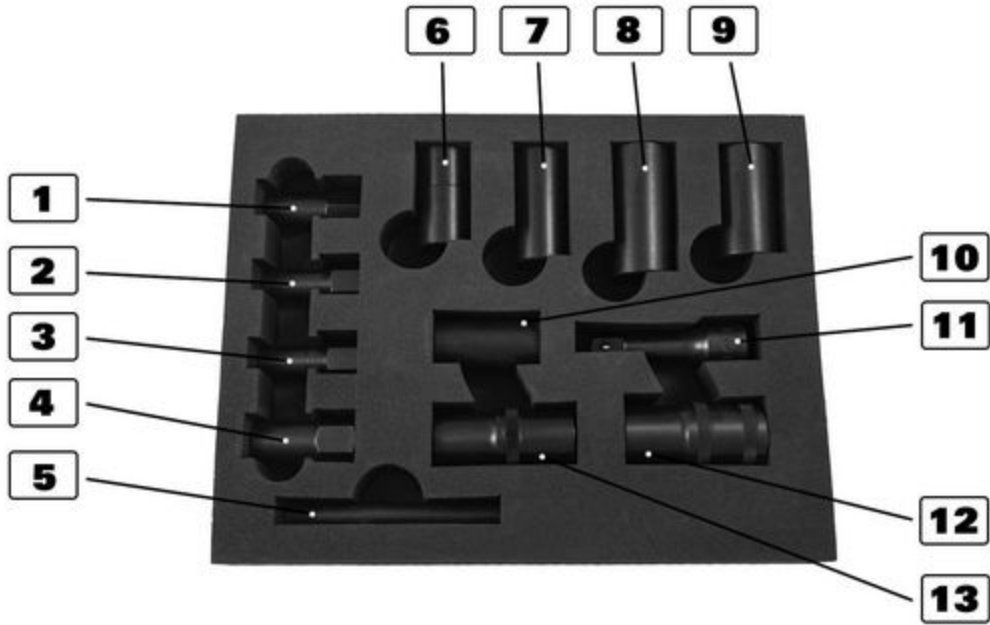

WCK403A - 13 PC WHEEL LOCK REMOVAL SET

Item: WCK403A

Description: 13 PC WHEEL LOCK REMOVAL SET

Notes: N/A

Figure No	Part Number	Description	No. Reqd	Warranty Code
1	WCK40210	FORD/CHRYSLER & LARGE GM LOCK	1	A
2	WCK40220	GM SPLINE HUBLOCK LOCK ADAPTE	1	A
3	WCK40230	STRD GM HUBCAP LOCKS	1	A
4	WCK40290	LATE MODEL CHRYSLER LOCK ADAP	1	A
5	WCK40280	PUNCH FOR WCK403	1	A
6	WCK40240	STRIPPED 18MM/GMWHEEL COVER A	1	A
7	WCK40150	CORVETTE-GM N & F BODY ADPT	1	A
8	WCK40260	STD. FORD&GM/LARGE WHEEL ADAP	1	A
9	WCK40170	OVERSIZED MCGARD WHL LK ADPT	1	A
10	WCK40245	1/2 DR 18MM NUT/CORVT GM LOCK	1	A
11	CXP3B	1/2 X 3 IMPACT EXTENSION	1	A
12	WCK402B	7/8 IN OS WHEEL LOCK REMOVER	1	A
13	WCK402A	3/4, 19MM, OS WHEEL LOCK REM.	1	A