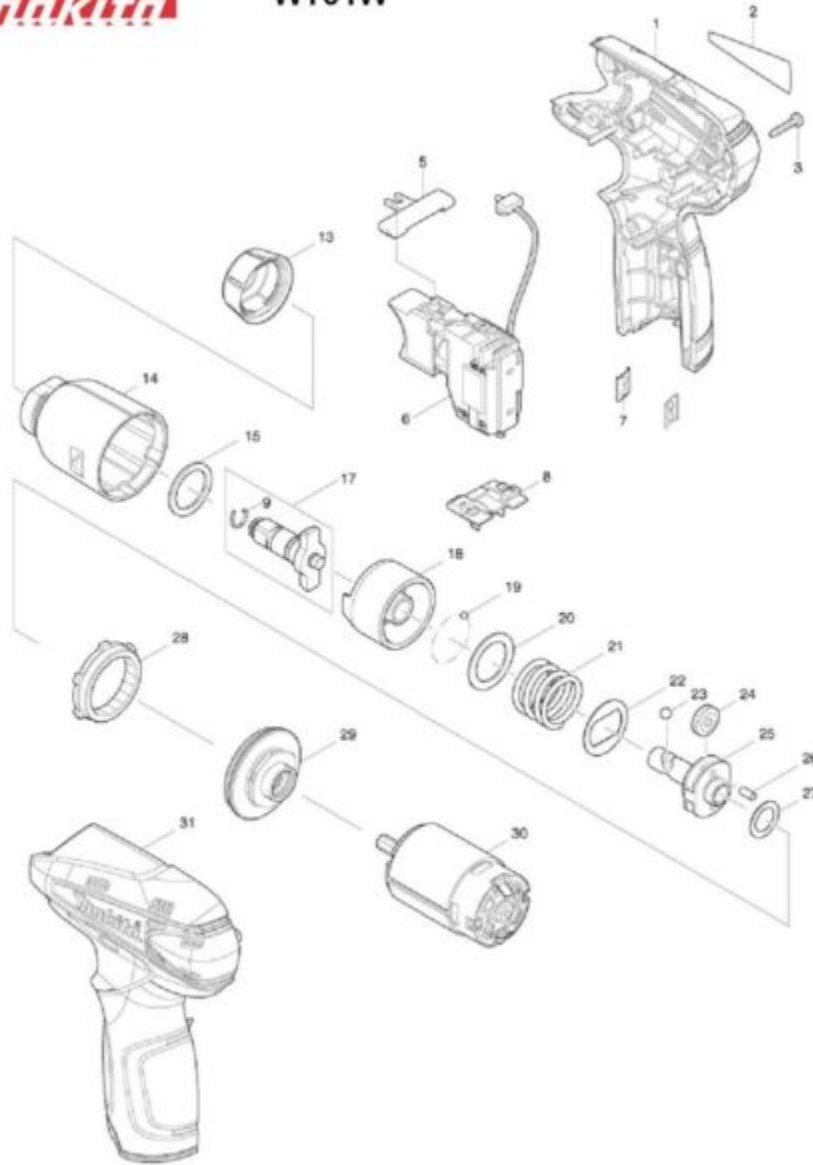

WT01W - 12V MAX LI ION 3/8" IMPACT WRE

WT01W

Item: WT01W

Description: 12V MAX LI ION 3/8" IMPACT WRE

Notes: N/A

Figure No	Part Number	Description	No. Reqd	Warranty Code
-----------	-------------	-------------	----------	---------------