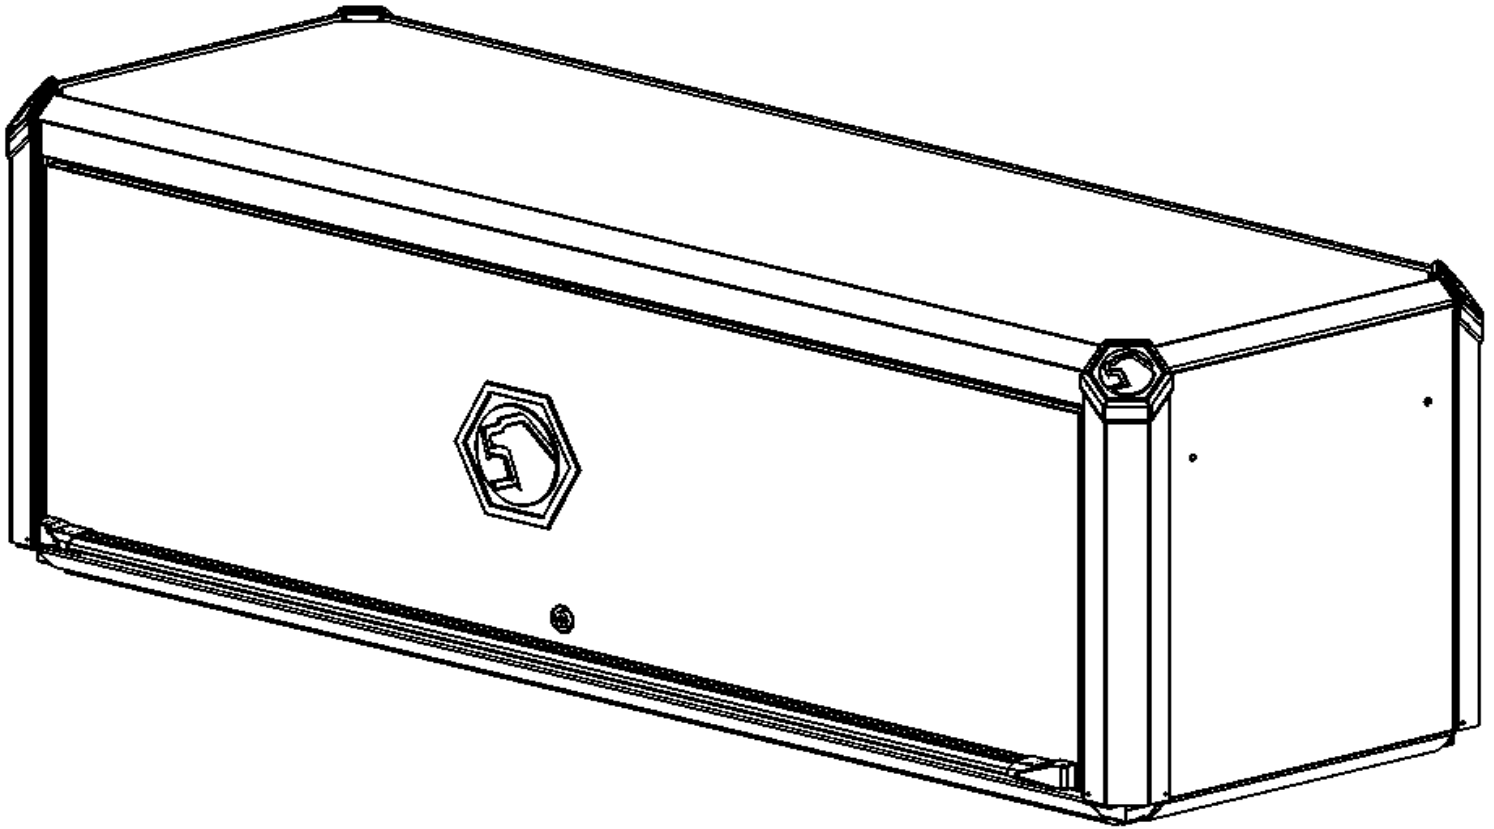

X328HU

3 BAY 28" REVEL X HUTCH

SPECIFICATIONS

PART NUMBER	DESCRIPTION	QTY	HEIGHT	WIDTH	DEPTH	SQ IN	CU IN
	Inside Area	1	20.610	71.000	25.874	1837.1	37862
TOTAL / OVERALL		-	27.400	77.800	28.700	1,837	37,862

**ALL DIMENSIONS IN INCHES*

X328HU

3 BAY 28" REVEL X HUTCH

REPLACEMENT PARTS			
ITEM	PART #	DESCRIPTION	QTY/BOX
1	GARD-016	EDGE GUARD	1
2	GARD-050	GROMMET	2
3	GIDE-011	NYLON GUIDE	4
4	LOCK-017	1 TUBAR LOCK W/ 2 KEYS	1
	LOCK-017B	1 TUBAR LOCK W/ 2 KEYS (BLACK)	
5	MLRL-451BO	LOCKROD LEVER	1
6	RODS-34375	LOCK ROD	2
7	CAPS-INNER	INNER CORNER CAPS	4
8	CAPS-SLBOT	DOOR HANDLE END CAP	1
9	CAPS-SLTOP	DOOR HANDLE END CAP	1
10	CAP-TOP	TOP CORNER CAP	2
11	CAP-STACK	STACKING CORNER CAP	4
12	CHRN-1522	HUTCH DOOR SLIDES	3
13	TRAK-HU	TRACK FOR HUTCH	2
14	PHX-C65324	DOOR HANDLE - CHROME	1
	PHX-B65324	DOOR HANDLE - BLACK	
	PHX-BU65324	DOOR HANDLE - BLUE	
	PHX-R65324	DOOR HANDLE - RED	
	PHX-GR65324	DOOR HANDLE - GREEN	
	PHX-O65324	DOOR HANDLE - ORANGE	
15	TRMX-C23632	CORNER TRIM - CHROME	4
	TRMX-B23632	CORNER TRIM - BLACK	
	TRMX-BU23632	CORNER TRIM - BLUE	
	TRMX-R23632	CORNER TRIM - RED	
	TRMX-GR23632	CORNER TRIM - GREEN	
	TRMX-O23632	CORNER TRIM - ORANGE	
16	PBWS-X328HUI	INNER BOARD	1
	SST-X328HU	STAINLESS STEEL TOP	
17	PS19U4A96	POWER STRIP	1
18	HU-616	POWER STRIP COVER	1
19	LEDLGH46	LED LIGHT	1
20	HUTCH-START	HUTCH STATER KIT	1
21	X225HU-743	DOOR STOP	2
22	X325HU-141-60	HUTCH DOOR	1
23	X325HU-045	HEX BACK WALL	1

24	NMPL-LHEX	LARGE HEX NAMEPLATE - CHROME	1
	NMPL-LHEXB	LARGE HEX NAMEPLATE - BLACK	
	NMPL-LHEXBU	LARGE HEX NAMEPLATE - BLUE	
	NMPL-LHEXR	LARGE HEX NAMEPLATE - RED	
	NMPL-LHEXGR	LARGE HEX NAMEPLATE - GREEN	
	NMPL-LHEXO	LARGE HEX NAMEPLATE - ORANGE	
25	RPT-R328HUU	REVEL RPT	1
26	X228TB-083	TOP SIDE SKIRT	2
27	X225TB-045	TOP BACK SKIRT	1
28	X228TB-735	BOTTOM SIDE SKIRT	2
29	X325HU-086	BOTTOM BACK SKIRT	1
30	X325HU-085	BOTTOM FRONT SKIRT	1
31			
32			