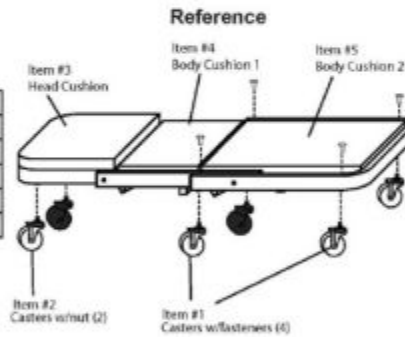

### REPLACEMENT PARTS LIST

Item	Part No.	Description	Qty
1	81045-1	Caster w/ fastener	4
2	81045-1A	Caster w/ nut	2
3	81045-2	Head Cushion	1
4	81045-3	Body Cushion 1	1
5	81045-4	Body Cushion 2	1

Item: ZC450

Description: Z CREEPER

**Notes:** Total unit one year warranty (including all parts) any service parts purchased (after the one year warranty) are 90 day warranty

Figure No	Part Number	Description	No. Reqd	Warranty Code
1	Q381045-1	CASTER W/ FASTENER (BODY)	4	B
2	Q381045-1A	CASTER W/ NUT (HEADREST)	2	B
3	Q381045-2	HEAD CUSHION F/ZC450	1	B
4	Q381045-3	BODY CUSHION 1 F/ZC450	1	B
5	Q381045-4	BODY CUSHION 2 - ZC450	1	B