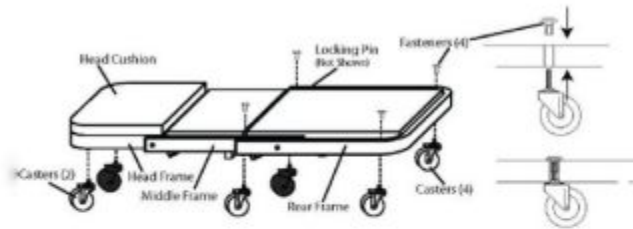

## ZC450 - Z CREEPER

Model ZC450 Components

### REPLACEMENT PARTS LIST

Item	Part No.	Description	Qty
1	81045-1	Caster w/ fastener	4
2	81045-1A	Caster w/ nut	2
3	81045-2	Head Cushion	1
4	81045-3	Body Cushion 1	1
5	81045-4	Body Cushion 2	1

Item: ZC450

Description: Z CREEPER

**Notes:** Total unit one year warranty (including all parts) any service parts purchased (after the one year warranty) are 90 day warranty

Figure No	Part Number	Description	No. Reqd	Warranty Code
1	Q381045-1	CASTER W/ FASTENER (BODY)	4	B
2	Q381045-1A	CASTER W/ NUT (HEADREST)	2	B
3	Q381045-2	HEAD CUSHION F/ZC450	1	B
4	Q381045-3	BODY CUSHION 1 F/ZC450	1	B
5	Q381045-4	BODY CUSHION 2 - ZC450	1	B